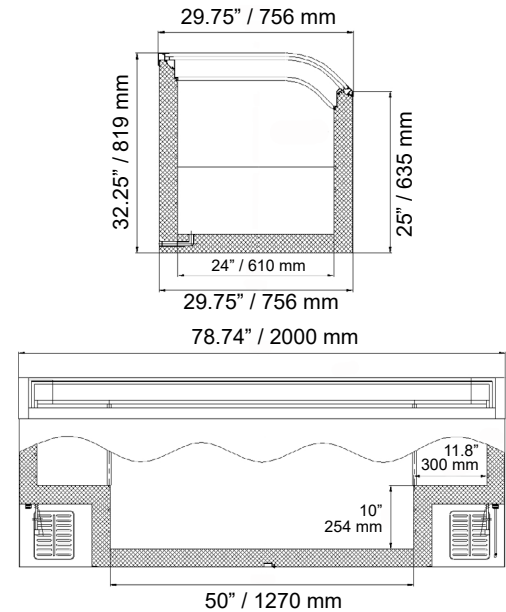

### FEATURES

- Manufactured with 24 cubic feet capacity for maximizing storage
- Comes with four two-inch casters for mobility (2 locking)
- Designed with two sliding doors with curved top glass for easy access
- Exterior is made of white painted steel with gray plastic trim
- Built-in lock for security
- Steel interior walls
- Plastics trim and door frames
- Wire baskets included
- Conveniently located rear defrost drain

# REFRIGERATION

79-INCH ICE CREAM DISPLAY FREEZER FR-CN-2007 / 37815

## TECHNICAL SPECIFICATION

ITEM NUMBER	37815
MODEL	FR-CN-2007
POWER	0.65 kW
FREEZER CAPACITY	700 L / 24.72 cu. ft.
DOORS	2
NUMBER OF BASKETS	please see basket info below
TEMPERATURE RANGE	-18°C - 0°C / -0.4°F - 32°F
REFRIGERANT	R290
ELECTRICAL	110 V / 60 Hz / 1 Ph
WEIGHT	120 kg / 264.5 lbs.
PACKAGING WEIGHT	140 kg / 308.5 lbs.
DIMENSIONS (WDH)	78.74" x 29.75" x 32.25" 2000 x 756 x 819 mm
PACKAGING DIMENSIONS	81" x 32" x 37" 2057 x 813 x 940 mm

## TECHNICAL DRAWING AND DIMENSIONS