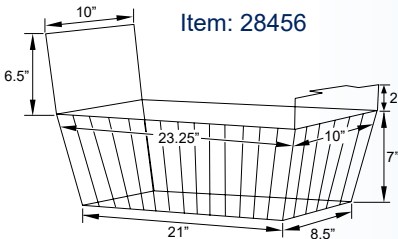

REPLACEMENT BASKET

ITEM NUMBER: 28456 (fits 7 baskets)
DESCRIPTION: Replacement basket for item 37815 with serial batch number before S 91424113998000001
VOLUME: 0.85 cu.ft.

ITEM NUMBER: 76695 (fits 6 baskets)
DESCRIPTION: Replacement basket for item 37815 with serial batch number after S 91424113998000001
VOLUME: 0.71 cu.ft.