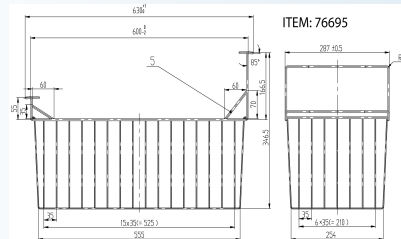

REPLACEMENT BASKET

ITEM NUMBER: 28456 (fits 7 baskets)
DESCRIPTION: Replacement basket for item 37815 with serial batch number before S 91424113998000001
VOLUME: 0.85 cu.ft.

ITEM NUMBER: 76695 (fits 6 baskets)
DESCRIPTION: Replacement basket for item 37815 with serial batch number after S 91424113998000001
VOLUME: 0.71 cu.ft.